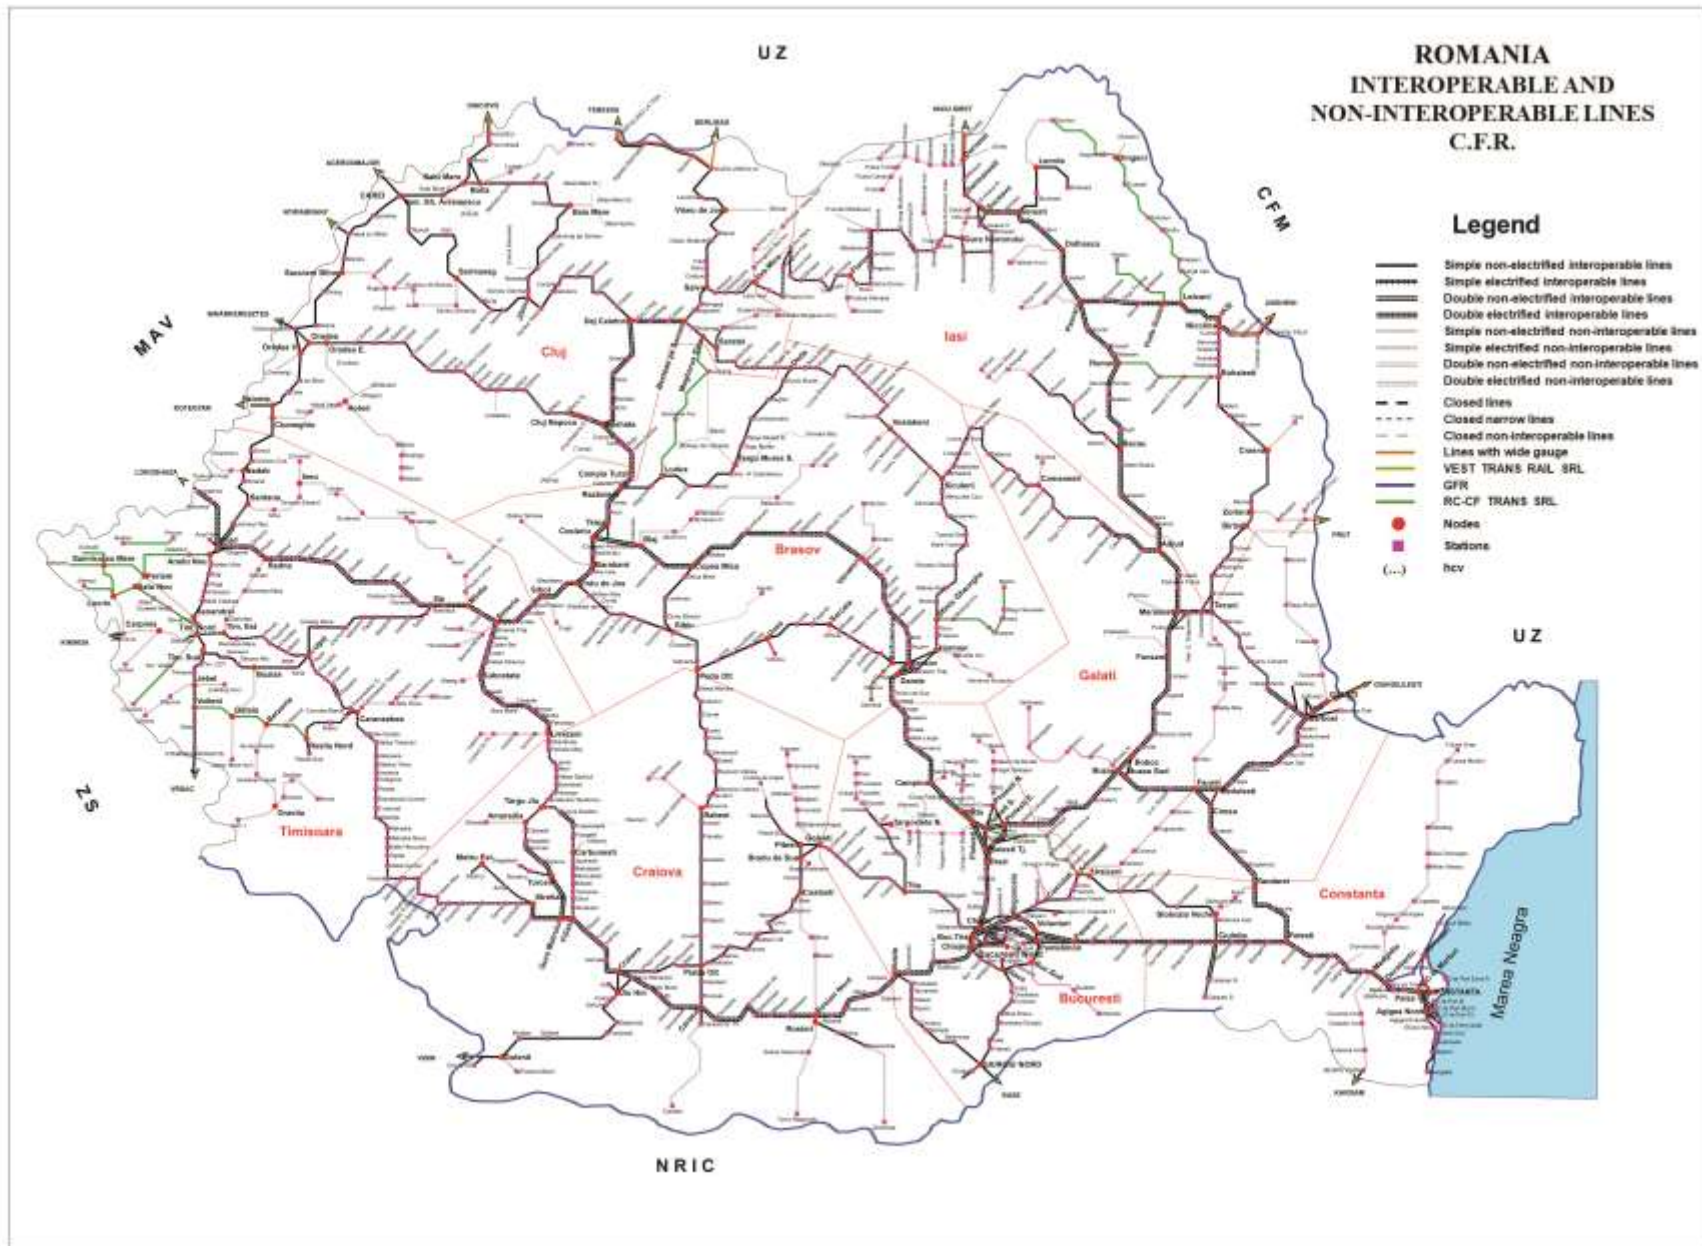

CFR NETWORK STATEMENT 2026

ANNEX 2.b **MAP OF INTEROPERABLE AND NON-INTEROPERABLE LINES**

Validity: 14.12.2025 – 12.12.2026

Version: 15.0.0

Update: 15.12.2024

COMPANIA NATIONALA DE CAI FERATE CFR SA

Visualization instructions:

Enlarge image: CTRL key + scroll forward (mouse)

Zoom out: CTRL + scroll back (mouse)